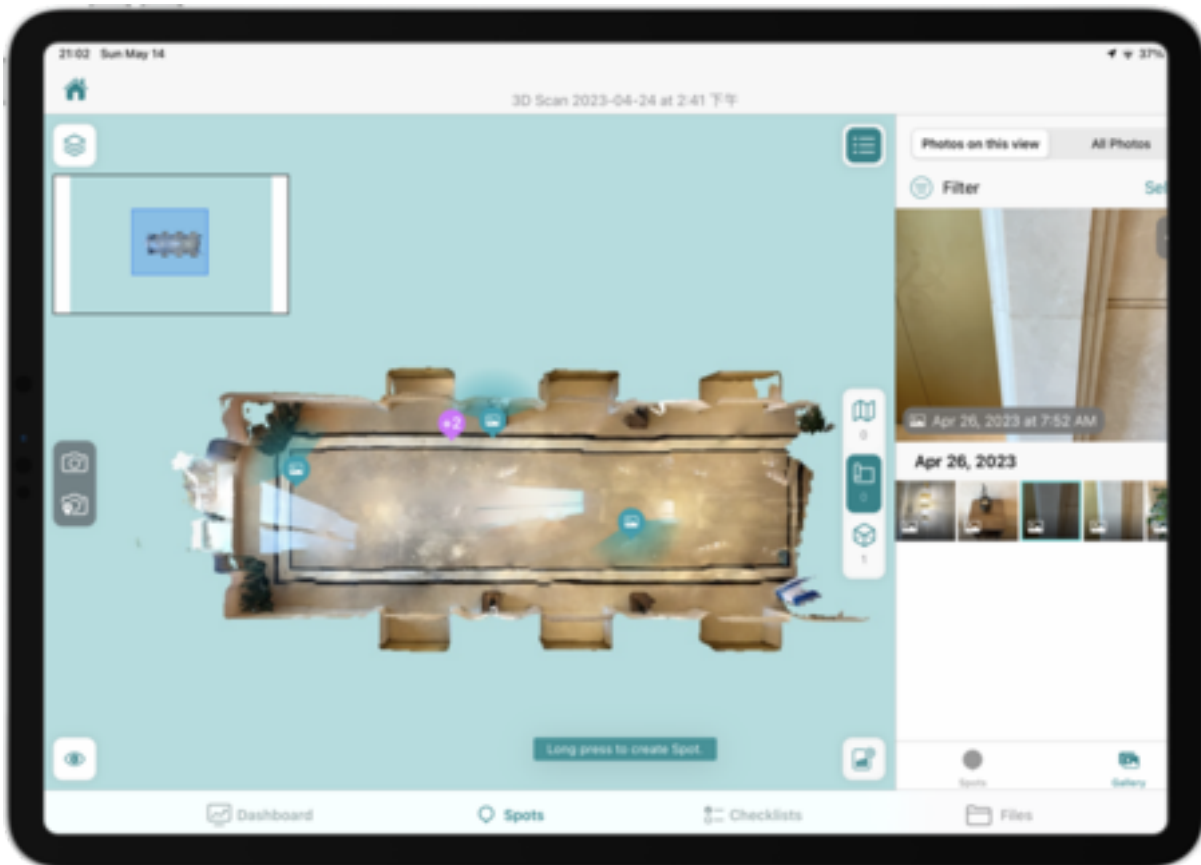

利用探地雷达阵列进行高效、详细的结构成像

caption

Copyright © 2024 Screening Eagle Technologies. All rights reserved. The trademarks and logos displayed herein are registered and unregistered trademarks of Screening Eagle Technologies S.A. and/or its affiliates, in Switzerland and certain other countries.